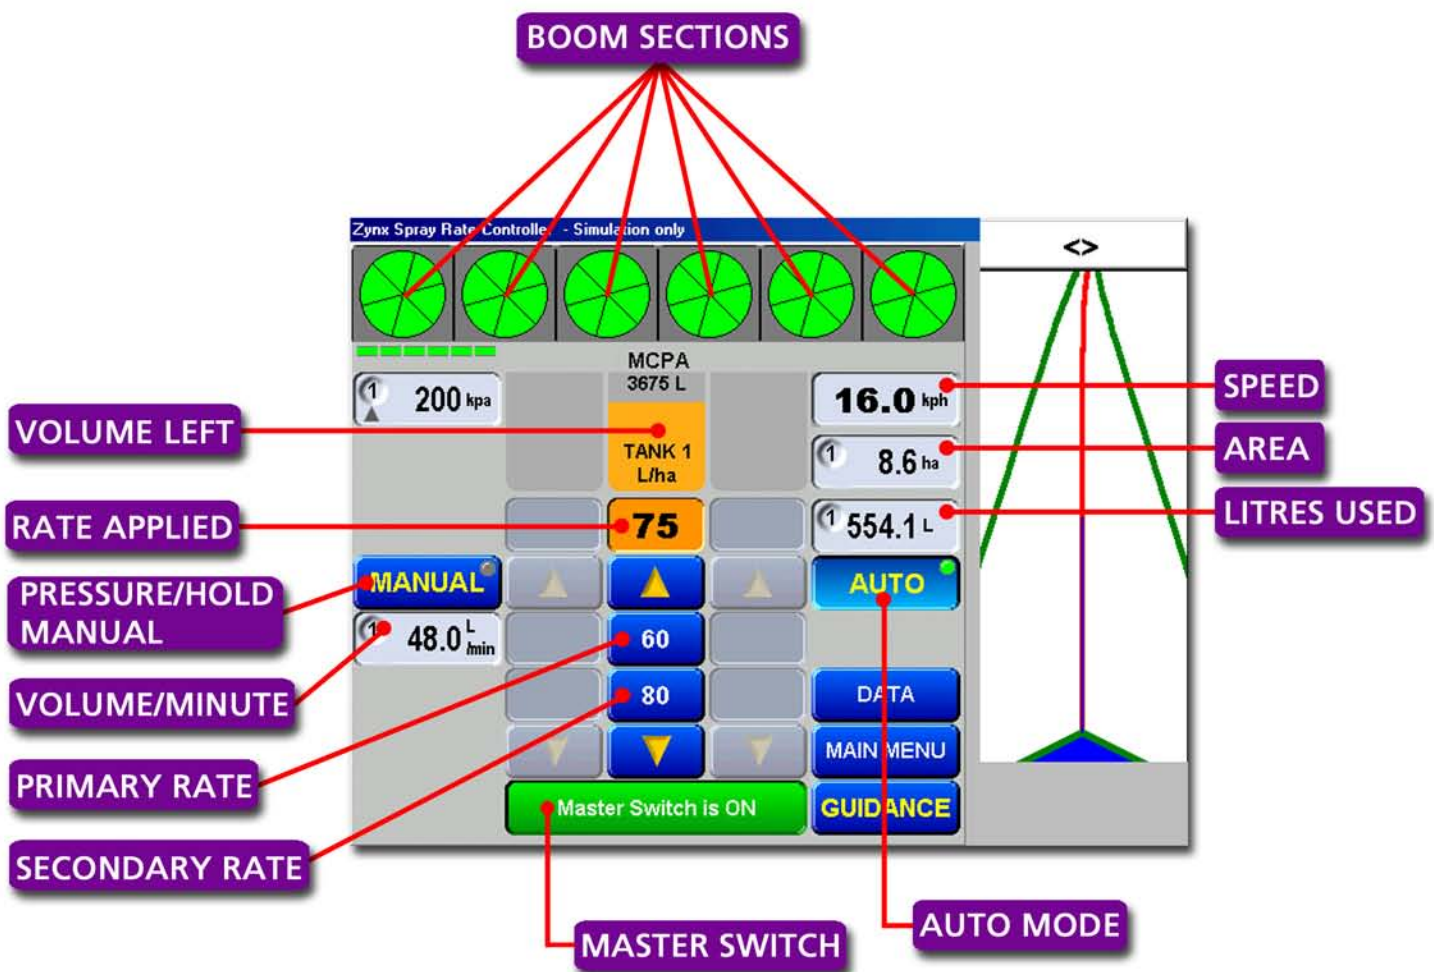

# Spraying

- Ease of use
- Auto section control on all applications
- Compatible with majority of spray rate controllers
- One console in the cab
- Dual boom control
- Integrated controller and guidance system
- Voice alarms on all functions
- Multiple tank control
- Auto steer/guidance compatible
- Variable rate capable
- Compact unit that does it all !